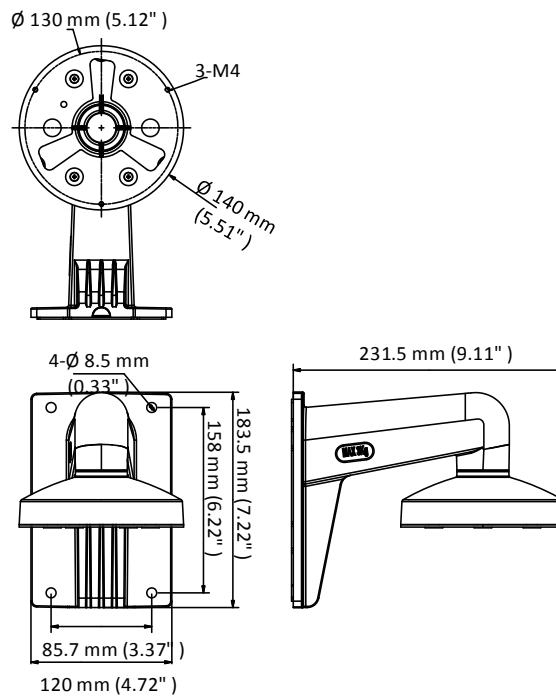

DS-1273ZJ-140-DM45

Wall Mount

Feature

- Aluminum alloy with surface spray treatment
- The cap design facilitates the installation
- Applies to both indoor conditions, and outdoor conditions

Dimension

Available Model

DS-1273ZJ-140-DM45

Parameter

Model	DS-1273ZJ-140-DM45
Parameters	Wall Mount
Appearance	Hikvision White
Material	Aluminum Alloy
Dimension	$\varnothing 140\text{ mm} \times 183.5\text{ mm} \times 231.5\text{ mm}$ (5.51" \times 7.22" \times 9.11")
Weight	907 g (2.0 lb.)

Note

- The mount should be installed on the flat wall
- Waterproof rubber is necessary for the outdoor application.
- The wall must be capable of supporting at least 3 times as much as the total weight of the camera, and the mount.
- The mount's maximum load capacity is 3 kg (6.6 lb.).